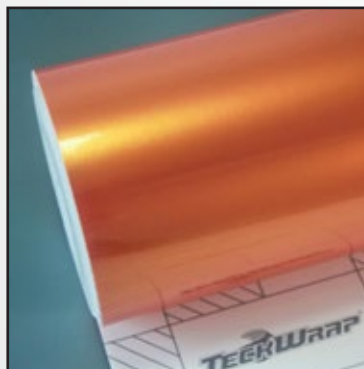

CORAL PEACH

SKU: RB08

Roll Size: 1.52m*18m (59.8"* 708,6", 4.98ft*59ft, 1.66yd* 19,6yd)

Prices listed at www.teckwrap.com include shipping cost.

Please visit www.teckwrap.com for product specifications and installation instructions.