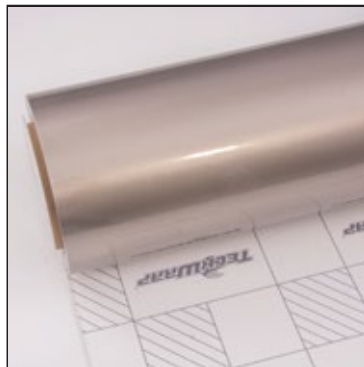

GLOSS ELECTRIC
BLUE

SKU: MT03G

GLOSS
CORNFLOWER
BLUE

SKU: MT04G

GLOSS BEIGE
LINEN

SKU: MT05G

Roll Size: 1.52m*18m (59.8"* 708.6", 4.98ft*59ft, 1.66yd* 19.6yd)

Prices listed at www.teckwrap.com include shipping cost.